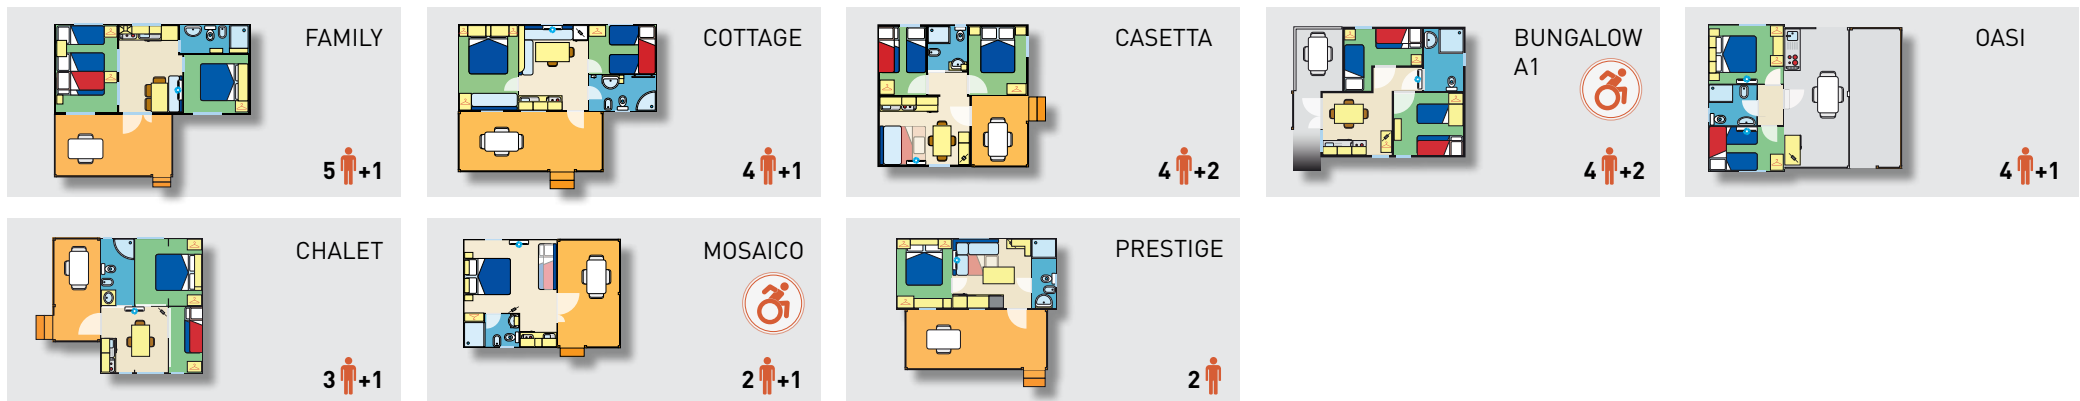

* BEACH SERVICE: 1 SUNUMBRELLA + 2 SUNBEDS INCLUDED IN THE PRICE
** ARRIVAL/DEPARTURE ON SUNDAYS

CAMPING

PRICES PER NIGHT
TOURIST TAX NOT INCLUDED

DEPARTURE: WITHIN 12 AM	LOW season 10/04 - 14/04 24/04 - 30/05 29/08 - 14/09	MID season 30/05 - 27/06 22/08 - 29/08	HIGH season 27/06 - 25/07	VERY HIGH season 25/07 - 22/08
PERSON	€ 5,20	€ 6,90	€ 8,70	€ 10,10
CHILD 0-3 years	free	free	free	free
CHILD 3-8 years	€ 3,50	€ 4,50	€ 5,20	€ 6,00
PITCH	€ 11,00	€ 12,70	€ 15,10	€ 17,40
TENT (2 places) or 2nd TENT	€ 6,50	€ 7,50	€ 9,50	€ 11,00
MOTOR-BIKE	€ 3,50	€ 3,60	€ 4,20	€ 4,20
PITCH (occupied but uninhabited)	€ 16,20	€ 19,60	€ 23,80	€ 37,60
VISITORS (8 AM-11 PM)	€ 3,70⁽¹⁾	€ 5,10	€ 6,60	€ 7,70

⁽¹⁾ ONLY ON SATURDAYS, SUNDAYS AND BANKHOLIDAYS

CAMPSITE CONTRACTS

APRIL-MAY	€ 340,00
JUNE	€ 570,00
MAY-JUNE	€ 780,00
JULY	€ 1.060,00

Monthly additional person € 100,00
Monthly additional child 3-8 years € 55,00

The above mentioned prices include:
4 not interchangeable persons, 1 tent or 1 caravan or 1 Camper van, 1 car in the pitch, electricity, hot shower, Rc and fire insurance, VAT 10%.