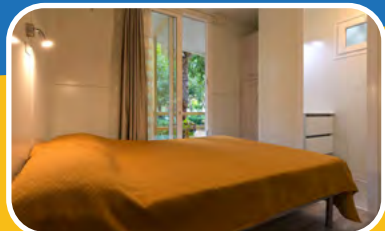

**INTERNATIONAL
CAMPING
TORRE CERRANO**

C.da Torre Cerrano - IT 64025 Pineto (TE)

+39.085.930639

+39.330.861485

www.internationalcamping.it

info@internationalcamping.it