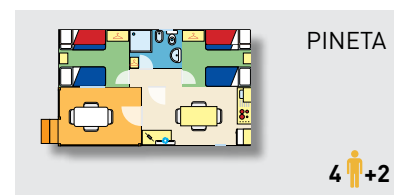

VILLAGE

PRICES PER ACCOMODATION, PER NIGHT
TOURIST TAX NOT INCLUDED

ARRIVAL: SATURDAY FROM 5 PM DEPARTURE: SATURDAY WITHIN 10 AM	LOW season 10/04 - 14/04 24/04 - 30/05 29/08 - 21/09	MID season 30/05 - 27/06 22/08 - 29/08	HIGH season 27/06 -25/07	VERY HIGH season 25/07-22/08
COTTAGE MARE * 4	€ 93,00	€ 111,00	€ 128,00	€ 148,00
COTTAGE * 4	€ 89,00	€ 106,00	€ 124,00	€ 143,00
BUNGALOW A 4	€ 81,00	€ 100,00	€ 118,00	€ 132,00
PINETA 4	€ 76,50	€ 95,00	€ 111,00	€ 126,00
MAXI CARAVAN 4	€ 75,50	€ 92,00	€ 110,00	€ 124,00
TEODORA 3	€ 71,00	€ 85,00	€ 99,00	€ 113,00
AZZURRA 2	€ 55,00	€ 66,00	€ 76,00	€ 88,00
PRESTIGE 2	€ 54,00	€ 64,00	€ 74,00	€ 85,50
VILLINO ABBINATO 2	€ 53,00	€ 63,00	€ 73,00	€ 84,50
CIRCUS / COCO 2	€ 37,00	€ 42,00	€ 50,00	€ 57,00
ADDITIONAL person/night CHILD 0-3 YEAR NOT INCLUDED	€ 15,00	€ 17,00	€ 19,50	€ 22,00

* ARRIVAL/DEPARTURE ON SUNDAYS