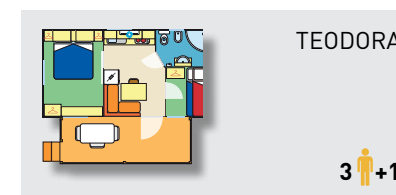

VILLAGE

PRICES PER ACCOMODATION, PER NIGHT
TOURIST TAX NOT INCLUDED

ARRIVAL: SATURDAY FROM 5 PM DEPARTURE: SATURDAY WITHIN 10 AM	LOW season 10/04 - 14/04 24/04 - 30/05 29/08 - 21/09	MID season 30/05 - 27/06 22/08 - 29/08	HIGH season 27/06 -25/07	VERY HIGH season 25/07-22/08
COTTAGE MARE * 4	€ 93,00	€ 111,00	€ 128,00	€ 148,00
COTTAGE * 4	€ 89,00	€ 106,00	€ 124,00	€ 143,00
BUNGALOW A 4	€ 81,00	€ 100,00	€ 118,00	€ 132,00
PINETA 4	€ 76,50	€ 95,00	€ 111,00	€ 126,00
MAXI CARAVAN 4	€ 75,50	€ 92,00	€ 110,00	€ 124,00
TEODORA 3	€ 71,00	€ 85,00	€ 99,00	€ 113,00
AZZURRA 2	€ 55,00	€ 66,00	€ 76,00	€ 88,00
PRESTIGE 2	€ 54,00	€ 64,00	€ 74,00	€ 85,50
VILLINO ABBINATO 2	€ 53,00	€ 63,00	€ 73,00	€ 84,50
CIRCUS / COCO 2	€ 37,00	€ 42,00	€ 50,00	€ 57,00
ADDITIONAL person/night CHILD 0-3 YEAR NOT INCLUDED	€ 15,00	€ 17,00	€ 19,50	€ 22,00

* ARRIVAL/DEPARTURE ON SUNDAYS