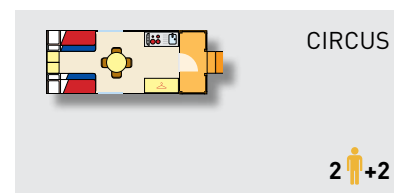

* ARRIVAL/DEPARTURE ON SUNDAYS

CAMPING

PRICES PER NIGHT
TOURIST TAX NOT INCLUDED

DEPARTURE: WITHIN 12 AM	LOW season 10/04 - 14/04 24/04 - 30/05 29/08 - 21/09	MID season 30/05 - 27/06 22/08 - 29/08	HIGH season 27/06 -25/07	VERY HIGH season 25/07-22/08
PERSON	€ 6,40	€ 8,00	€ 9,20	€ 11,20
CHILD 0-3 years	free	free	free	free
CHILD 3-8 years	€ 4,00	€ 5,00	€ 6,00	€ 7,00
PITCH 	€ 11,40	€ 12,80	€ 15,30	€ 17,60
COMFORT PITCH from 100 m², with private toilet (wc-shower-washbasin) and sink 	€ 19,00	€ 25,00	€ 32,00	€ 39,00
TENT (2 places) or 2 nd TENT 	€ 7,00	€ 8,00	€ 9,00	€ 11,00
MOTOR-BIKE 	€ 4,00	€ 4,50	€ 5,00	€ 5,00
PITCH (occupied but uninhabited)	€ 17,80	€ 20,80	€ 24,50	€ 40,00
VISITORS (8 AM-11 PM)	€ 4,50	€ 5,50	€ 7,00	€ 8,00