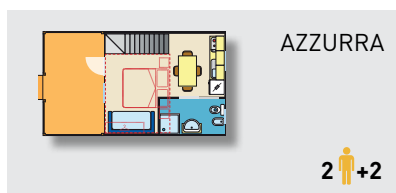

* ARRIVAL/DEPARTURE ON SUNDAYS

CAMPING

PRICES PER NIGHT
TOURIST TAX NOT INCLUDED

DEPARTURE: WITHIN 12 AM	LOW season 10/04 - 14/04 24/04 - 30/05 29/08 - 21/09	MID season 30/05 - 27/06 22/08 - 29/08	HIGH season 27/06 -25/07	VERY HIGH season 25/07-22/08
PERSON	€ 6,40	€ 8,00	€ 9,20	€ 11,20
CHILD 0-3 years	free	free	free	free
CHILD 3-8 years	€ 4,00	€ 5,00	€ 6,00	€ 7,00
PITCH 	€ 11,40	€ 12,80	€ 15,30	€ 17,60
COMFORT PITCH from 100 m², with private toilet (wc-shower-washbasin) and sink 	€ 19,00	€ 25,00	€ 32,00	€ 39,00
TENT (2 places) or 2 nd TENT 	€ 7,00	€ 8,00	€ 9,00	€ 11,00
MOTOR-BIKE 	€ 4,00	€ 4,50	€ 5,00	€ 5,00
PITCH (occupied but uninhabited)	€ 17,80	€ 20,80	€ 24,50	€ 40,00
VISITORS (8 AM-11 PM)	€ 4,50	€ 5,50	€ 7,00	€ 8,00