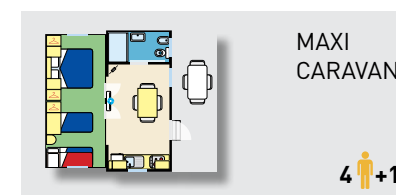

VILLAGE

On request forfait contracts for bungalows.