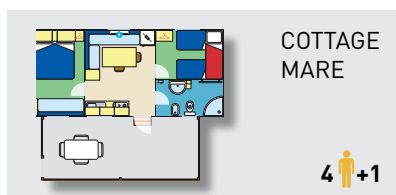

VILLAGE

PRICES PER ACCOMODATION, PER NIGHT
TOURIST TAX NOT INCLUDED

ARRIVAL: SATURDAY FROM 5 PM DEPARTURE: SATURDAY WITHIN 10 AM	LOW season 10/04 - 14/04 24/04 - 30/05 29/08 - 21/09	MID season 30/05 - 27/06 22/08 - 29/08	HIGH season 27/06 -25/07	VERY HIGH season 25/07-22/08
COTTAGE MARE * 4	€ 93,00	€ 111,00	€ 128,00	€ 148,00
COTTAGE * 4	€ 89,00	€ 106,00	€ 124,00	€ 143,00
BUNGALOW A 4	€ 81,00	€ 100,00	€ 118,00	€ 132,00
PINETA 4	€ 76,50	€ 95,00	€ 111,00	€ 126,00
MAXI CARAVAN 4	€ 75,50	€ 92,00	€ 110,00	€ 124,00
TEODORA 3	€ 71,00	€ 85,00	€ 99,00	€ 113,00
AZZURRA 2	€ 55,00	€ 66,00	€ 76,00	€ 88,00
PRESTIGE 2	€ 54,00	€ 64,00	€ 74,00	€ 85,50
VILLINO ABBINATO 2	€ 53,00	€ 63,00	€ 73,00	€ 84,50
CIRCUS / COCO 2	€ 37,00	€ 42,00	€ 50,00	€ 57,00
ADDITIONAL person/night CHILD 0-3 YEAR NOT INCLUDED	€ 15,00	€ 17,00	€ 19,50	€ 22,00

* ARRIVAL/DEPARTURE ON SUNDAYS