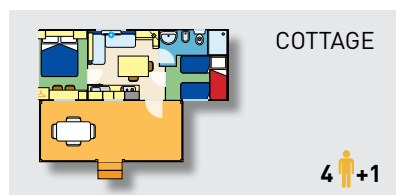

VILLAGE

PRICES PER ACCOMODATION, PER NIGHT
TOURIST TAX NOT INCLUDED

ARRIVAL: SATURDAY FROM 5 PM DEPARTURE: SATURDAY WITHIN 10 AM	LOW season 10/04 - 14/04 24/04 - 30/05 29/08 - 21/09	MID season 30/05 - 27/06 22/08 - 29/08	HIGH season 27/06 -25/07	VERY HIGH season 25/07-22/08
COTTAGE MARE * 4	€ 93,00	€ 111,00	€ 128,00	€ 148,00
COTTAGE * 4	€ 89,00	€ 106,00	€ 124,00	€ 143,00
BUNGALOW A 4	€ 81,00	€ 100,00	€ 118,00	€ 132,00
PINETA 4	€ 76,50	€ 95,00	€ 111,00	€ 126,00
MAXI CARAVAN 4	€ 75,50	€ 92,00	€ 110,00	€ 124,00
TEODORA 3	€ 71,00	€ 85,00	€ 99,00	€ 113,00
AZZURRA 2	€ 55,00	€ 66,00	€ 76,00	€ 88,00
PRESTIGE 2	€ 54,00	€ 64,00	€ 74,00	€ 85,50
VILLINO ABBINATO 2	€ 53,00	€ 63,00	€ 73,00	€ 84,50
CIRCUS / COCO 2	€ 37,00	€ 42,00	€ 50,00	€ 57,00
ADDITIONAL person/night CHILD 0-3 YEAR NOT INCLUDED	€ 15,00	€ 17,00	€ 19,50	€ 22,00

* ARRIVAL/DEPARTURE ON SUNDAYS