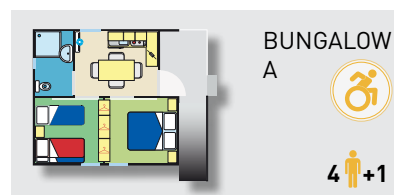

* ARRIVAL/DEPARTURE ON SUNDAYS

CAMPING

PRICES PER NIGHT
TOURIST TAX NOT INCLUDED

DEPARTURE: WITHIN 12 AM	LOW season 10/04 - 14/04 24/04 - 30/05 29/08 - 21/09	MID season 30/05 - 27/06 22/08 - 29/08	HIGH season 27/06 -25/07	VERY HIGH season 25/07-22/08
PERSON	€ 6,40	€ 8,00	€ 9,20	€ 11,20
CHILD 0-3 years	free	free	free	free
CHILD 3-8 years	€ 4,00	€ 5,00	€ 6,00	€ 7,00
PITCH 	€ 11,40	€ 12,80	€ 15,30	€ 17,60
COMFORT PITCH from 100 m², with private toilet (wc-shower-washbasin) and sink 	€ 19,00	€ 25,00	€ 32,00	€ 39,00
TENT (2 places) or 2 nd TENT 	€ 7,00	€ 8,00	€ 9,00	€ 11,00
MOTOR-BIKE 	€ 4,00	€ 4,50	€ 5,00	€ 5,00
PITCH (occupied but uninhabited)	€ 17,80	€ 20,80	€ 24,50	€ 40,00
VISITORS (8 AM-11 PM)	€ 4,50	€ 5,50	€ 7,00	€ 8,00