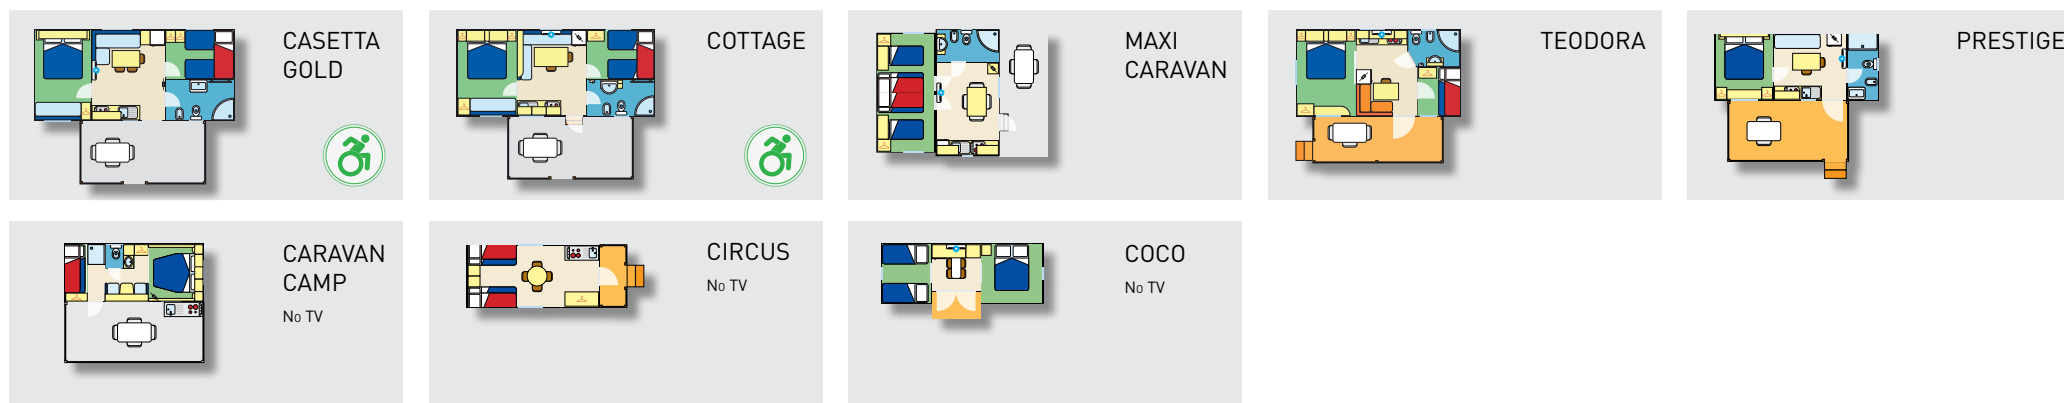

* BEACH SERVICE: 1 SUNUMBRELLA + 1 SUNBED INCLUDED IN THE PRICE
** ARRIVAL/DEPARTURE ON SUNDAYS

CAMPING

PRICES PER NIGHT
TOURIST TAX NOT INCLUDED

DEPARTURE: WITHIN 12 AM	LOW season 19/04 - 18/05 31/08 - 16/09	MID season 18/05 - 22/06 24/08 - 31/08	HIGH season 22/06 - 20/07 17/08 - 24/08	VERY HIGH season 20/07-17/08
PERSON	€ 5,30	€ 7,50	€ 9,00	€ 10,50
CHILD 0-3 years	free	free	free	free
CHILD 3-8 years	€ 3,70	€ 4,50	€ 5,50	€ 6,10
PITCH	€ 11,30	€ 12,50	€ 15,10	€ 18,00
TENT (2 places) or 2nd TENT	€ 6,80	€ 7,50	€ 9,00	€ 11,00
MOTOR-BIKE	€ 3,30	€ 3,50	€ 4,00	€ 4,00
PITCH (occupied but uninhabited)	€ 16,60	€ 20,00	€ 24,10	€ 39,00
VISITORS (8 AM-11 PM)	€ 4,20⁽¹⁾	€ 6,00	€ 7,00	€ 8,00

⁽¹⁾ ONLY ON SATURDAYS, SUNDAYS AND BANKHOLIDAYS

CAMPSITE CONTRACTS

APRIL-MAY	€ 340,00
JUNE	€ 610,00
MAY-JUNE	€ 840,00
JULY	€ 1.060,00

Monthly additional person € 100,00
Monthly additional child 3-8 years € 55,00

The above mentioned prices include:
4 not interchangeable persons, 1 tent or 1 caravan or 1 Camper van, 1 car in the pitch, electricity, hot shower, Rc and fire insurance, VAT 10%.