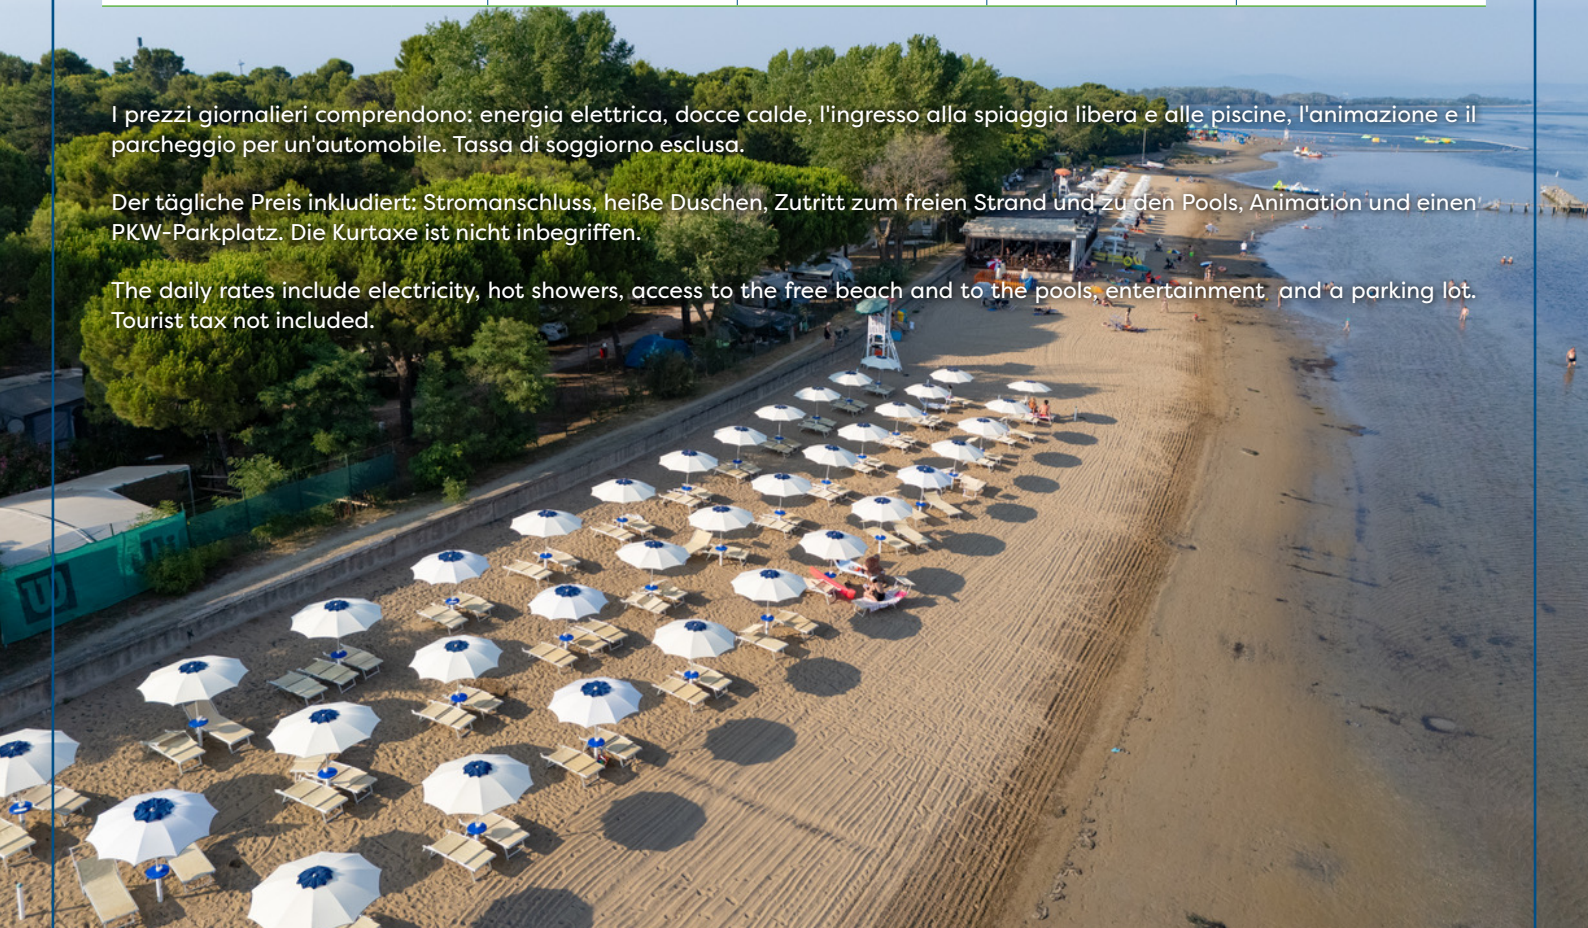

The daily rates include electricity, hot showers, access to the free beach and to the pools, entertainment and a parking lot. Tourist tax not included.