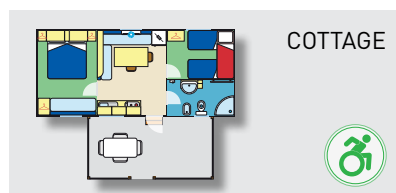

* BEACH SERVICE: 1 SUNUMBRELLA + 1 SUNBED INCLUDED IN THE PRICE

** ARRIVAL/DEPARTURE ON SUNDAYS

CAMPING

PRICES PER NIGHT
TOURIST TAX NOT INCLUDED

DEPARTURE: WITHIN 12 AM	LOW season 19/04 - 18/05 31/08 - 16/09	MID season 18/05 - 22/06 24/08 - 31/08	HIGH season 22/06 - 20/07 17/08 - 24/08	VERY HIGH season 20/07-17/08
PERSON	€ 5,30	€ 7,50	€ 9,00	€ 10,50
CHILD 0-3 years	free	free	free	free
CHILD 3-8 years	€ 3,70	€ 4,50	€ 5,50	€ 6,10
PITCH	€ 11,30	€ 12,50	€ 15,10	€ 18,00
TENT (2 places) or 2nd TENT	€ 6,80	€ 7,50	€ 9,00	€ 11,00
MOTOR-BIKE	€ 3,30	€ 3,50	€ 4,00	€ 4,00
PITCH (occupied but uninhabited)	€ 16,60	€ 20,00	€ 24,10	€ 39,00
VISITORS (8 AM-11 PM)	€ 4,20⁽¹⁾	€ 6,00	€ 7,00	€ 8,00

⁽¹⁾ ONLY ON SATURDAYS, SUNDAYS AND BANKHOLIDAYS

CAMPSITE CONTRACTS

APRIL-MAY	€ 340,00
JUNE	€ 610,00
MAY-JUNE	€ 840,00
JULY	€ 1.060,00

Monthly additional person € 100,00

Monthly additional child 3-8 years € 55,00

The above mentioned prices include:
4 not interchangeable persons, 1 tent or 1 caravan or 1 Camper van, 1 car in the pitch, electricity, hot shower, Rc and fire insurance, VAT 10%.