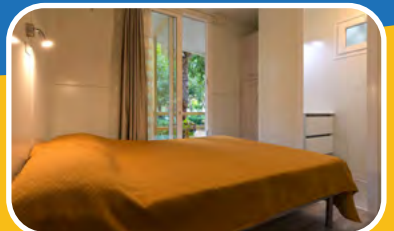

**INTERNATIONAL
CAMPING
TORRE CERRANO**

C.da Torre Cerrano - IT 64025 Pineto (TE)

+39.085.930639

+39.330.861485

www.internationalcamping.it

info@internationalcamping.it