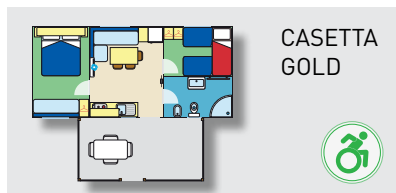

4 not interchangeable persons, 1 tent or 1 caravan or 1 Camper van, 1 car in the pitch, electricity, hot shower, Rc and fire insurance, VAT 10%.

CASSETTA  
GOLD

COTTAGE

MAXI  
CARAVAN

TEODORA

PRESTIGE

CARAVAN  
CAMP