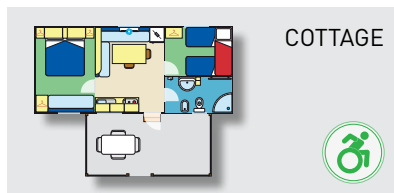

4 not interchangeable persons, 1 tent or 1 caravan or 1 Camper van, 1 car in the pitch, electricity, hot shower, Rc and fire insurance, VAT 10%.

CASSETTA  
GOLD

COTTAGE

MAXI  
CARAVAN

TEODORA

PRESTIGE

CARAVAN  
CAMP