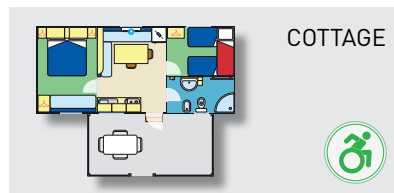

4 not interchangeable persons, 1 tent or 1 caravan or 1 Camper van, 1 car in the pitch, electricity, hot shower, Rc and fire insurance, VAT 10%.

CASSETTA  
GOLD

COTTAGE

MAXI  
CARAVAN

TEODORA

PRESTIGE

CARAVAN  
CAMP