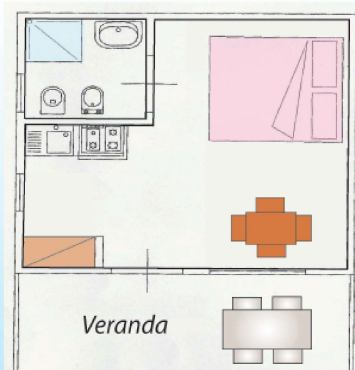

- **Check-out**
Bungalow ore 09:00

Casa Mobile Deluxe - mq.22

Bungalow Monocale - mq.16

Bungalow Family - mq.25