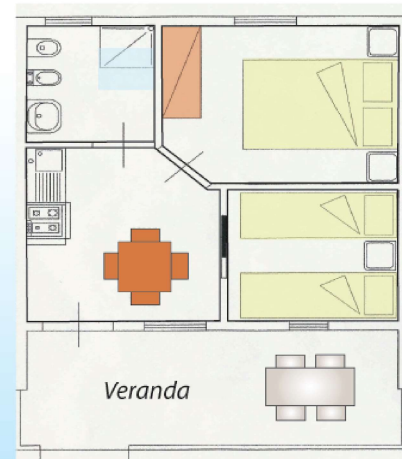

- **Check-out**
Bungalow ore 09:00

Casa Mobile Deluxe - mq.22

Bungalow Monocale - mq.16

Bungalow Family - mq.25