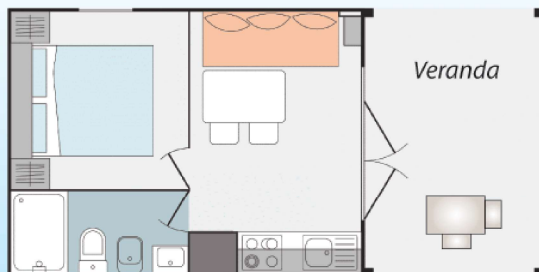

- **Check-out**
Bungalow ore 09:00

Casa Mobile Deluxe - mq.22

Bungalow Monocale - mq.16

Bungalow Family - mq.25