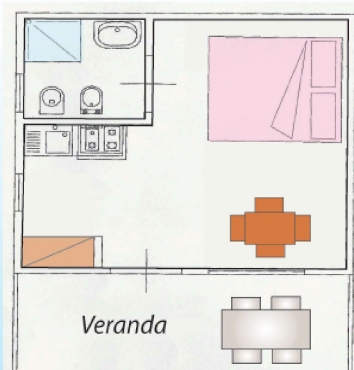

- **Check-out**
Bungalow ore 09:00

Casa Mobile Deluxe - mq.22

Bungalow Monocale - mq.16

Bungalow Family - mq.25